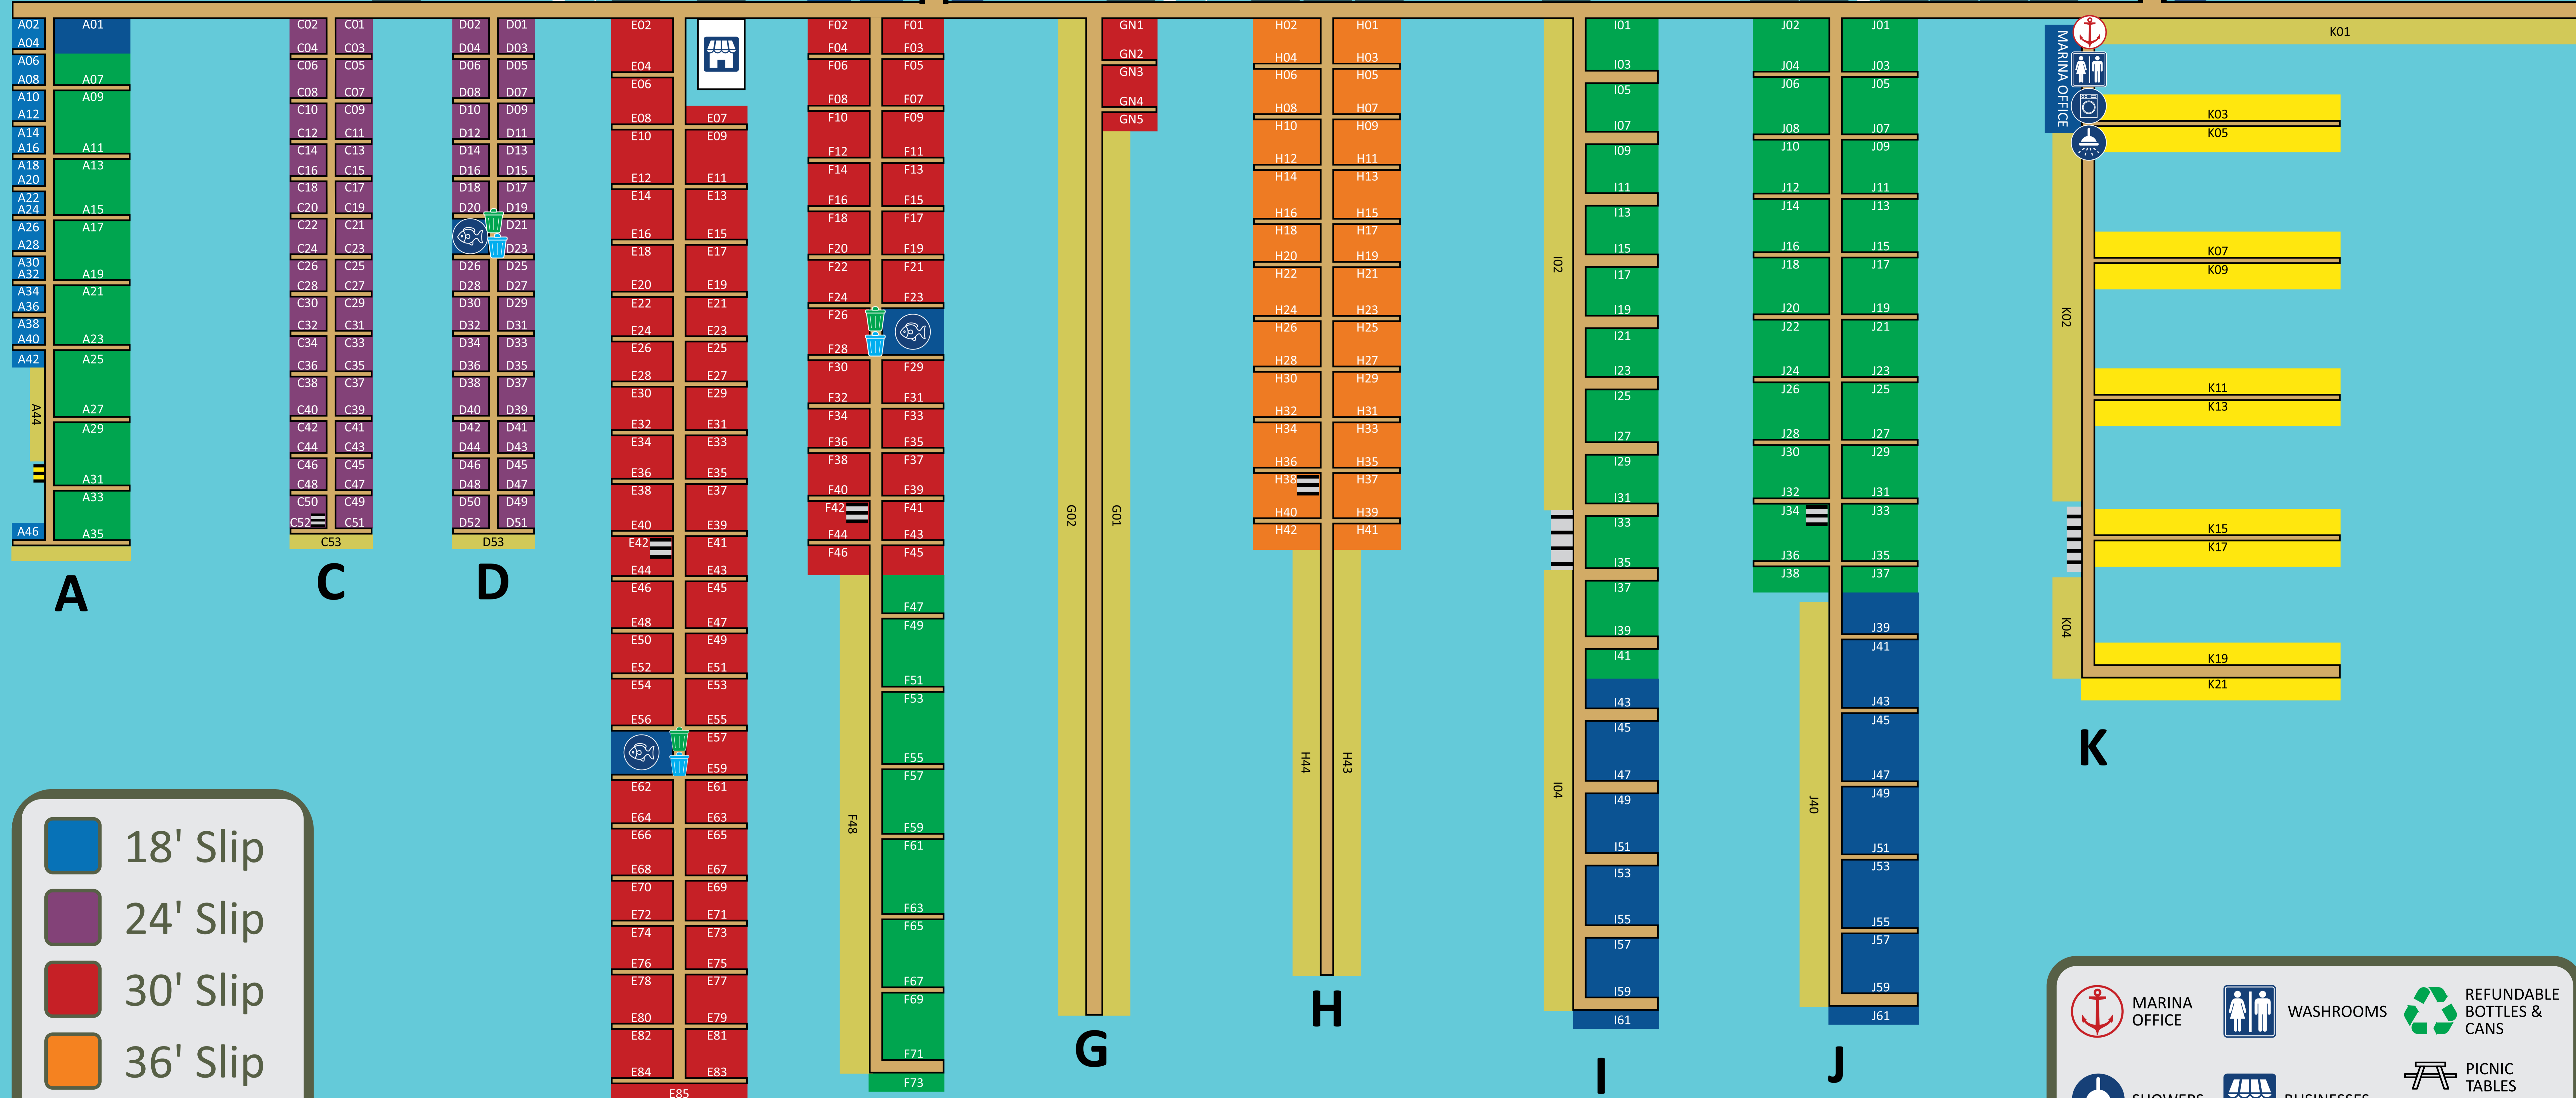

48 HOURS PARKING

PAID PUBLIC PARKING

PAID MARINA PARKING

SOUTH RAMP ACCESS

NORTH RAMP ACCESS

-  18' Slip
-  24' Slip
-  30' Slip
-  36' Slip
-  40' Slip
-  50' Slip
-  150' Slip

-  MARINA OFFICE
-  WASHROOMS
-  REFUNDABLE BOTTLES & CANS
-  SHOWERS
-  BUSINESSES
-  PICNIC TABLES
-  LAUNDRY
-  DOCK CART
-  HOUSEHOLD RECYCLABLES
-  FISH CLEANING
-  MAINTENANCE SHOP
-  GARBAGE
-  RECYCLING